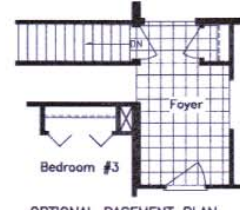

OPTIONAL FOUR BEDROOM PLAN

STANDARD CRAWL SPACE

WARRENTON

Approx. Total Area 1965 sq. ft.

Approx. Overall Dimensions
27'-4"/38'-0" x 62'-1"